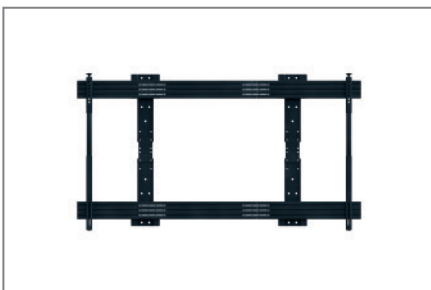

WH Cisco WebEx Board 85" display-specific wall mounting system

Item no.: 5838

The WH Cisco WebEx Board 85" is a wall mounting system that is designed for the Cisco WebEx Board 85".

The hole pattern of the display-specific wall mounting system was designed and optimised specifically for Cisco collaboration room systems.

Locking screws on the VESA mounts secure the screen against unhooking and falling down.

The cabling is organised and held together by cable clips along the rails.

The surfaces of the WH Cisco WebEx Board 85" are finished with a solvent-free, impact- and scratch-resistant powder coating in black.

The maximum load capacity is 110 kg.

Stable construction

Short wall distance

Cable routing along the rails

WH Cisco WebEx Board 85“ display-specific wall mounting system

Item no.: 5838

- Wall mounting system
- Display-specific for collaboration room system
Cisco WebEx Board 85“
- Hole pattern optimised for Cisco WebEx Board 85“
- Dimensions: H 1059 x W 1950 x D 75 mm
- Locking screws - secure the screen against unhooking and falling down
- Cable routing by cable clips
- 110 kg max. load
- Colour: black
- solvent-free, impact- and scratch-resistant powder coating